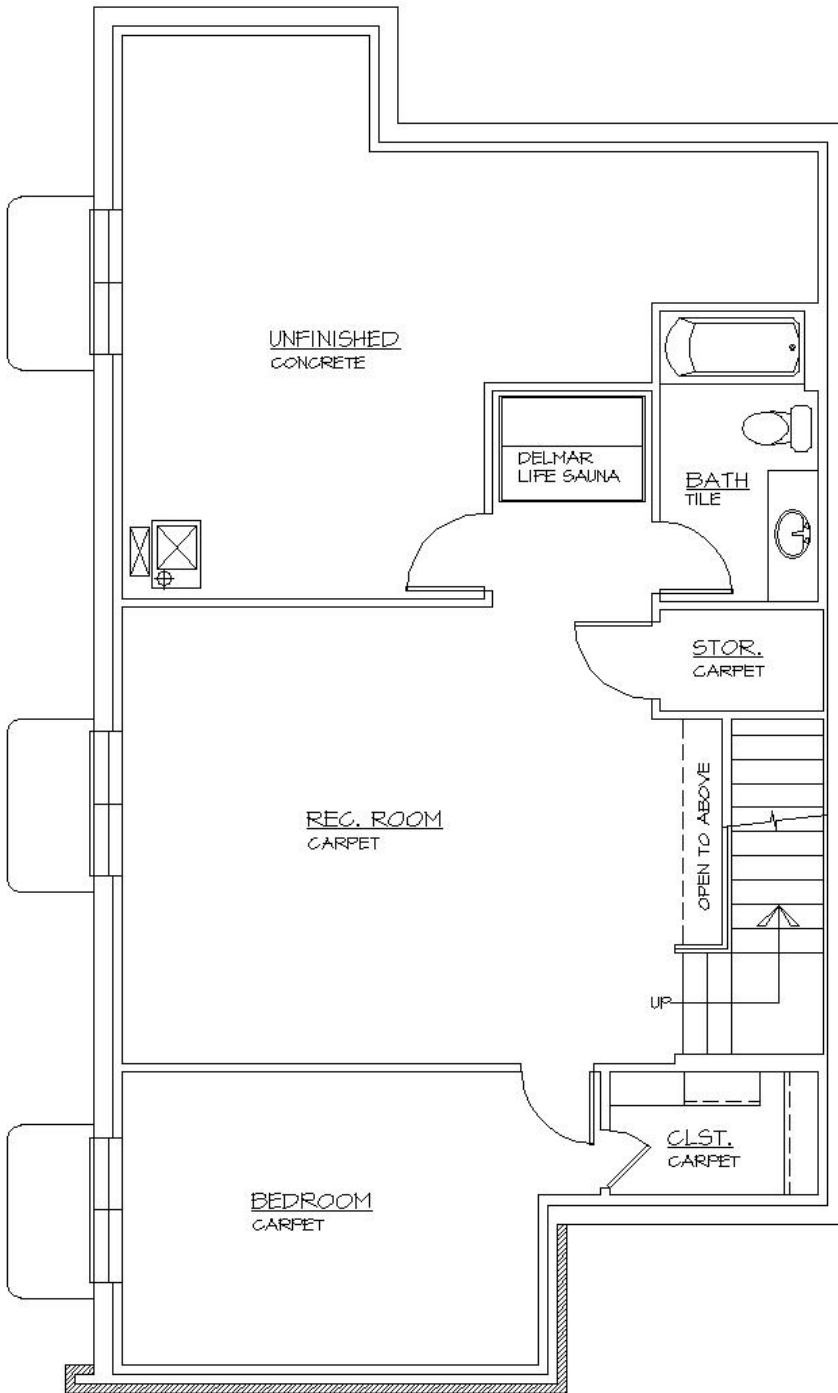

**4427 DECATUR FLOORPLAN: BASEMENT**  
771 SQUARE FEET FINISHED

**4427 DECATUR FLOORPLAN: MAIN FLOOR**  
1,118 SQUARE FEET FINISHED

**4427 DECATUR FLOORPLAN: SECOND FLOOR**  
986 SQUARE FEET FINISHED