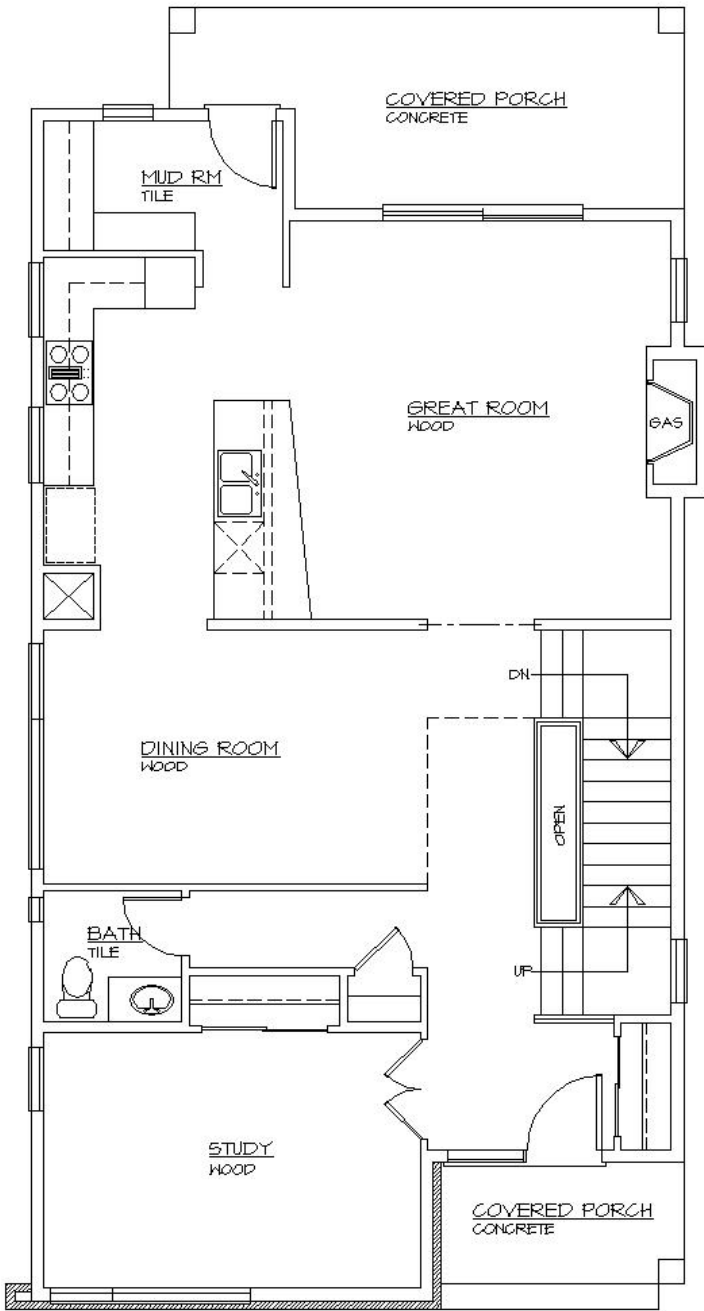

**4427 DECATUR FLOORPLAN: BASEMENT**  
771 SQUARE FEET FINISHED

**4427 DECATUR FLOORPLAN: MAIN FLOOR**  
1,118 SQUARE FEET FINISHED

**4427 DECATUR FLOORPLAN: SECOND FLOOR**  
986 SQUARE FEET FINISHED