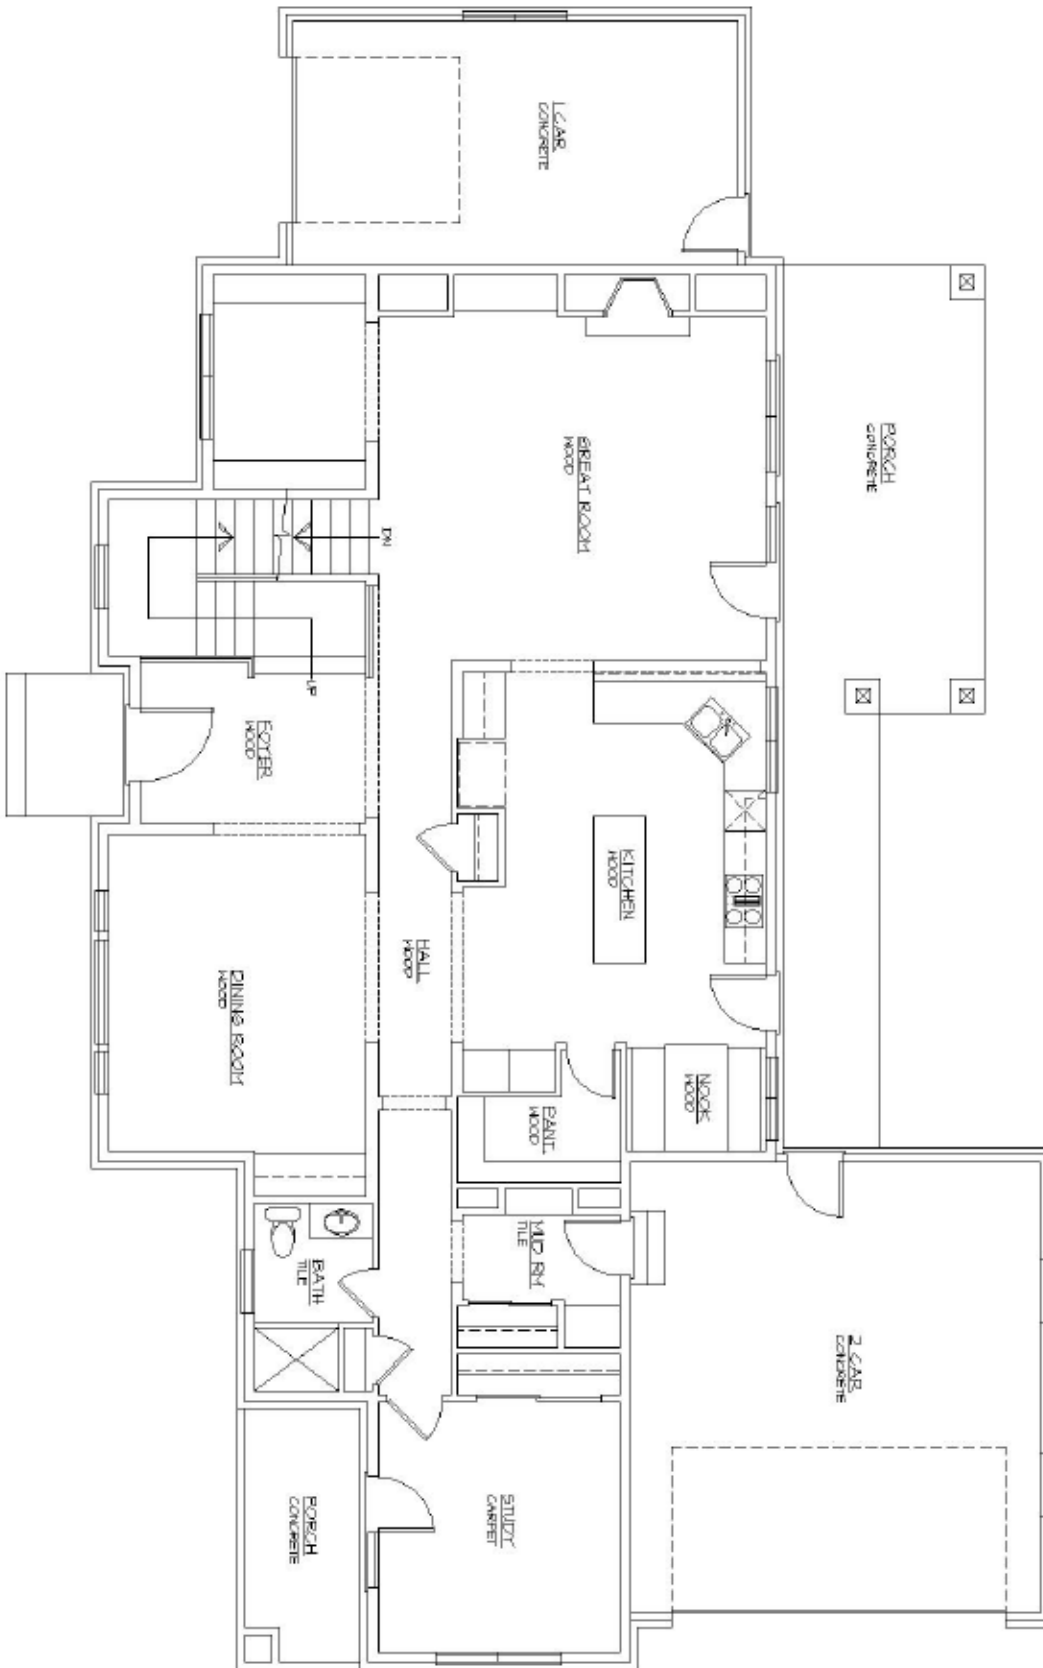

4460 IRVING FLOORPLAN: BASEMENT
1,306 SQUARE FEET FINISHED

4460 IRVING FLOORPLAN: MAIN FLOOR
1,696 SQUARE FEET FINISHED

4460 IRVING FLOORPLAN: SECOND FLOOR
1,216 SQUARE FEET FINISHED