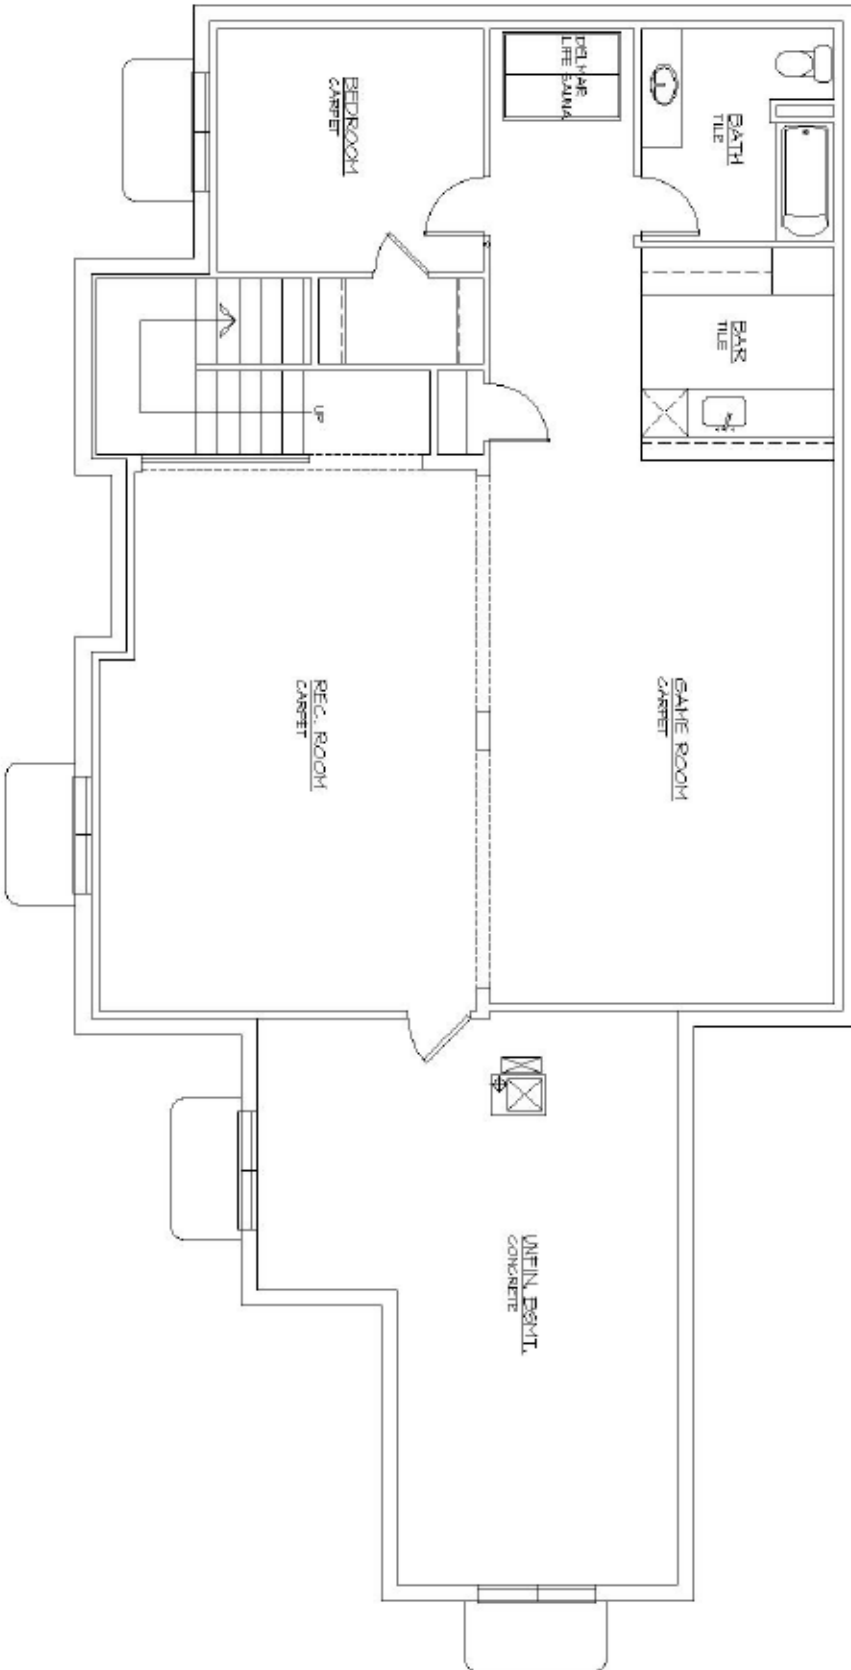

4460 IRVING FLOORPLAN: BASEMENT
1,306 SQUARE FEET FINISHED

4460 IRVING FLOORPLAN: MAIN FLOOR
1,696 SQUARE FEET FINISHED

4460 IRVING FLOORPLAN: SECOND FLOOR
1,216 SQUARE FEET FINISHED